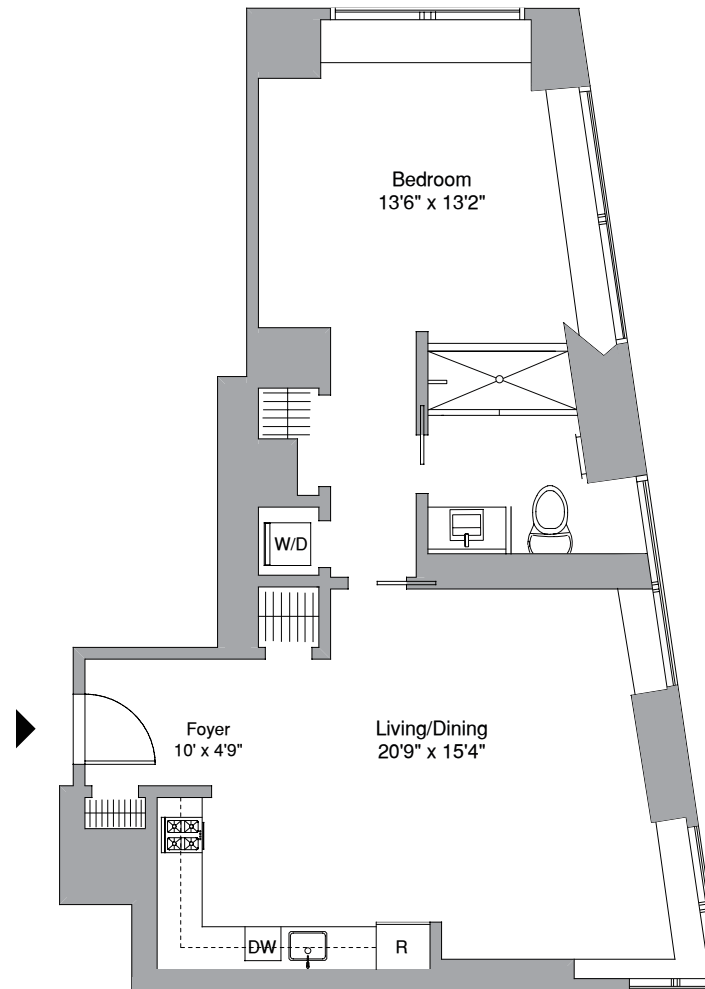

THE RESIDENCES AT W NEW YORK — DOWNTOWN

RESIDENCE F

Floors 33-47

1 Bedroom

1 Bathroom

747 sq feet

Foyer

Corner Living/Dining room and Master Bedroom with walls of glass
North, East and South park, city, and river views

Kitchen

Fully integrated Italian white lacquer cabinetry designed by Graft
Corian countertop with glass backsplash and concealed lighting
Stainless Steel under-mount sink with Grohe pull out spray faucet
Miele Gas Cook-top, hood, convection/microwave oven and dishwasher
Integrated Subzero refrigerator

WC

En-suite glass shower with built-in bench and window
Kohler polished chrome multi-setting showerhead
Italian designed crocodile textured and reflective snakeskin tiles
Custom Corian Vanity with Duravit under-mount sink
Contemporary Signature series faucet
Custom designed edge-lit mirrored medicine cabinet
Amba Italian designed stainless steel towel warmer
Toto water closet

Built-in white lacquer window seating with white ostrich cushions

Ebonized maple hardwood Floors throughout

Washer/Dryer

NORTH